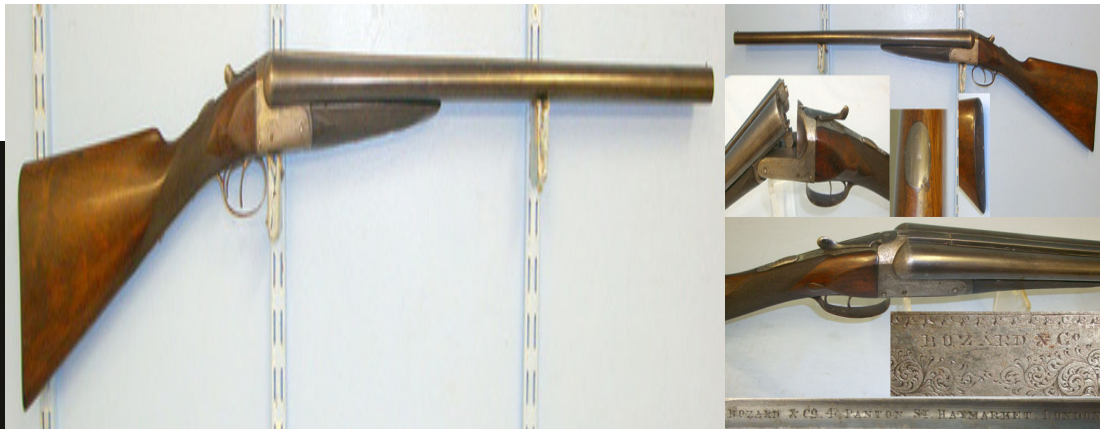

Bozard & Co London 12 Bore Double  
Barrel Side By Side Hammerless Box  
Lock Breech Loading Top Lever 12  
Bore/gauge Side By Side

£ 295

📍 Cheshire, North West

JC Militaria Ltd

<http://www.jcmilitaria.com/>

## Description

1899-1901 Bozard & Co London 12 Bore Double Barrel Side By Side Hammerless Box Lock Breech Loading Top Lever Break Action Sporting Shotgun. \*\*UK/EU DEACTIVATION CERTIFICATED\*\* D 1470 - D 1470

The London based English gunmakers Bozard & Co are recorded 1888-1895 at 33 New Bond Street, 1896-78 Bennett Street, 1899-1901 4 Panton Street, Haymarket & 1908-1909 8 Craven Street, Strand. This is a double barrel hammerless sporting shotgun by Bozard & Co made at their Panton Street address sometime between 1899 & 1901. It has 27  $\frac{3}{4}$ " blued steel barrels. The barrels, set side by side have a central flat top barrel rib and bead foresight. The rib is signed 'BOZARD & Co. 4 PANTON St. HAYMARKET LONDON'. It has its original walnut stock which has just the knocks, bumps and bruises to be expected with age and use and double triggers. The wrist & fore stock have chequered panels and the underside of the stock has an inlaid German Silver escutcheon. The action is signed by the maker 'Bozard & Co' on the left & right sides. The shotgun is number 8906. Deactivated to UK / EU specification the weapon's top lever break action opens the breech and its safety catch slides. The price includes UK /EU deactivation certificate & UK delivery. D 1470 £295.00